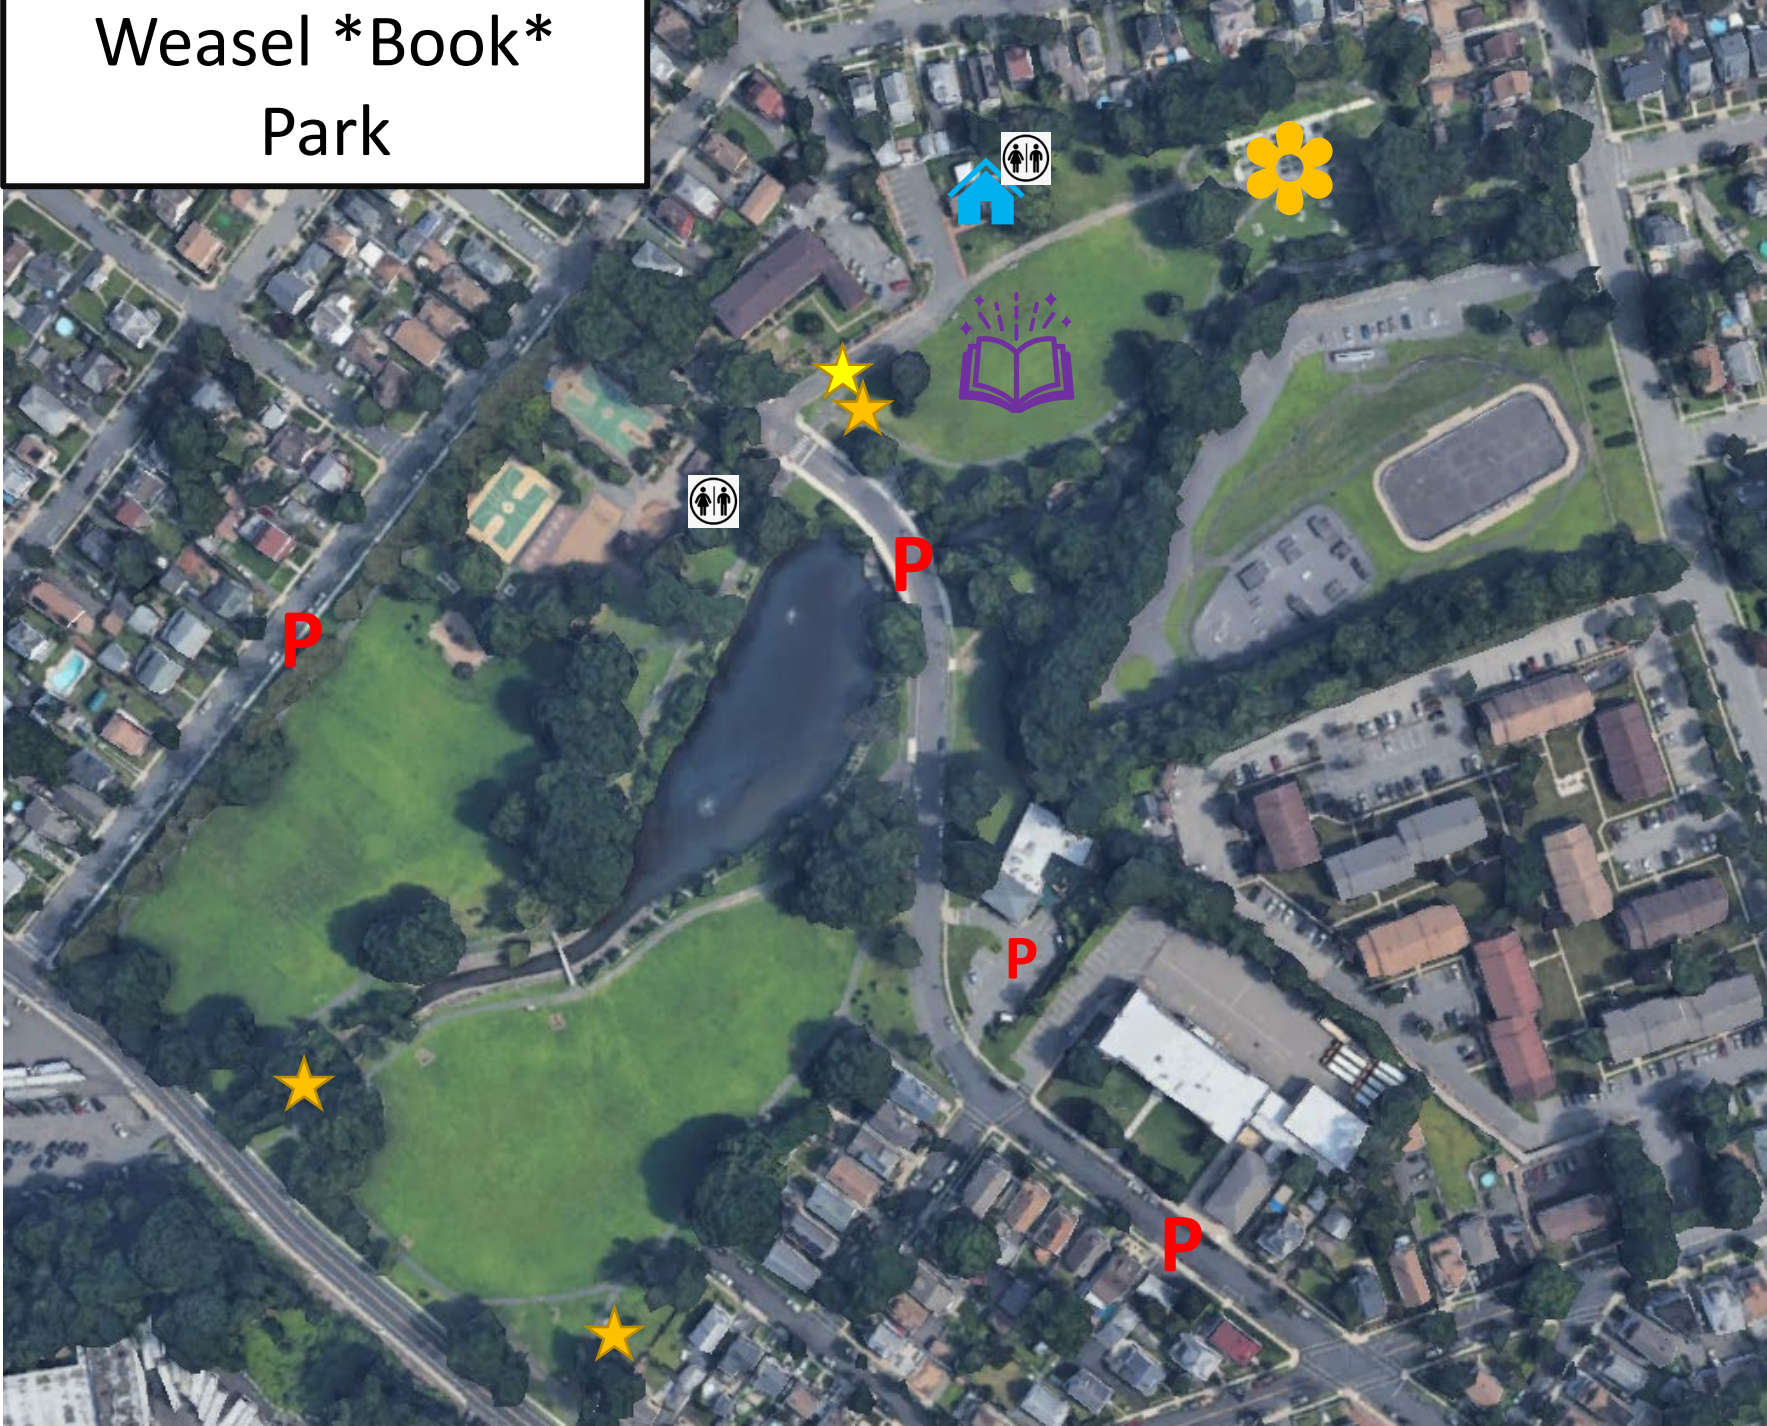

Book Festival Event Map

Not to scale

-  = Art & Crafts Tent
-  = Book Sale
-  = Panels
-  = Author Meet & Greet
-  = Poetry, inside Vanderhoef House
-  = PALS Plus & DCHA Information Tents
-  = Author Check-in & Entrance

More Parking
& Restrooms

P

30x40
Tent 1

30x40
Tent 2

30x40
Tent 3

20x20

20x20

Weasel Brook

Food
vendors

Paterson
Bookmobile

Weasel *Book* Park

 = City Green Community Garden

 = Parking

 = Parking

 = Author Check-in & Entrance

 = Public Entrance

 = Vanderhoef-Westervelt House

 = Book Festival Main Event