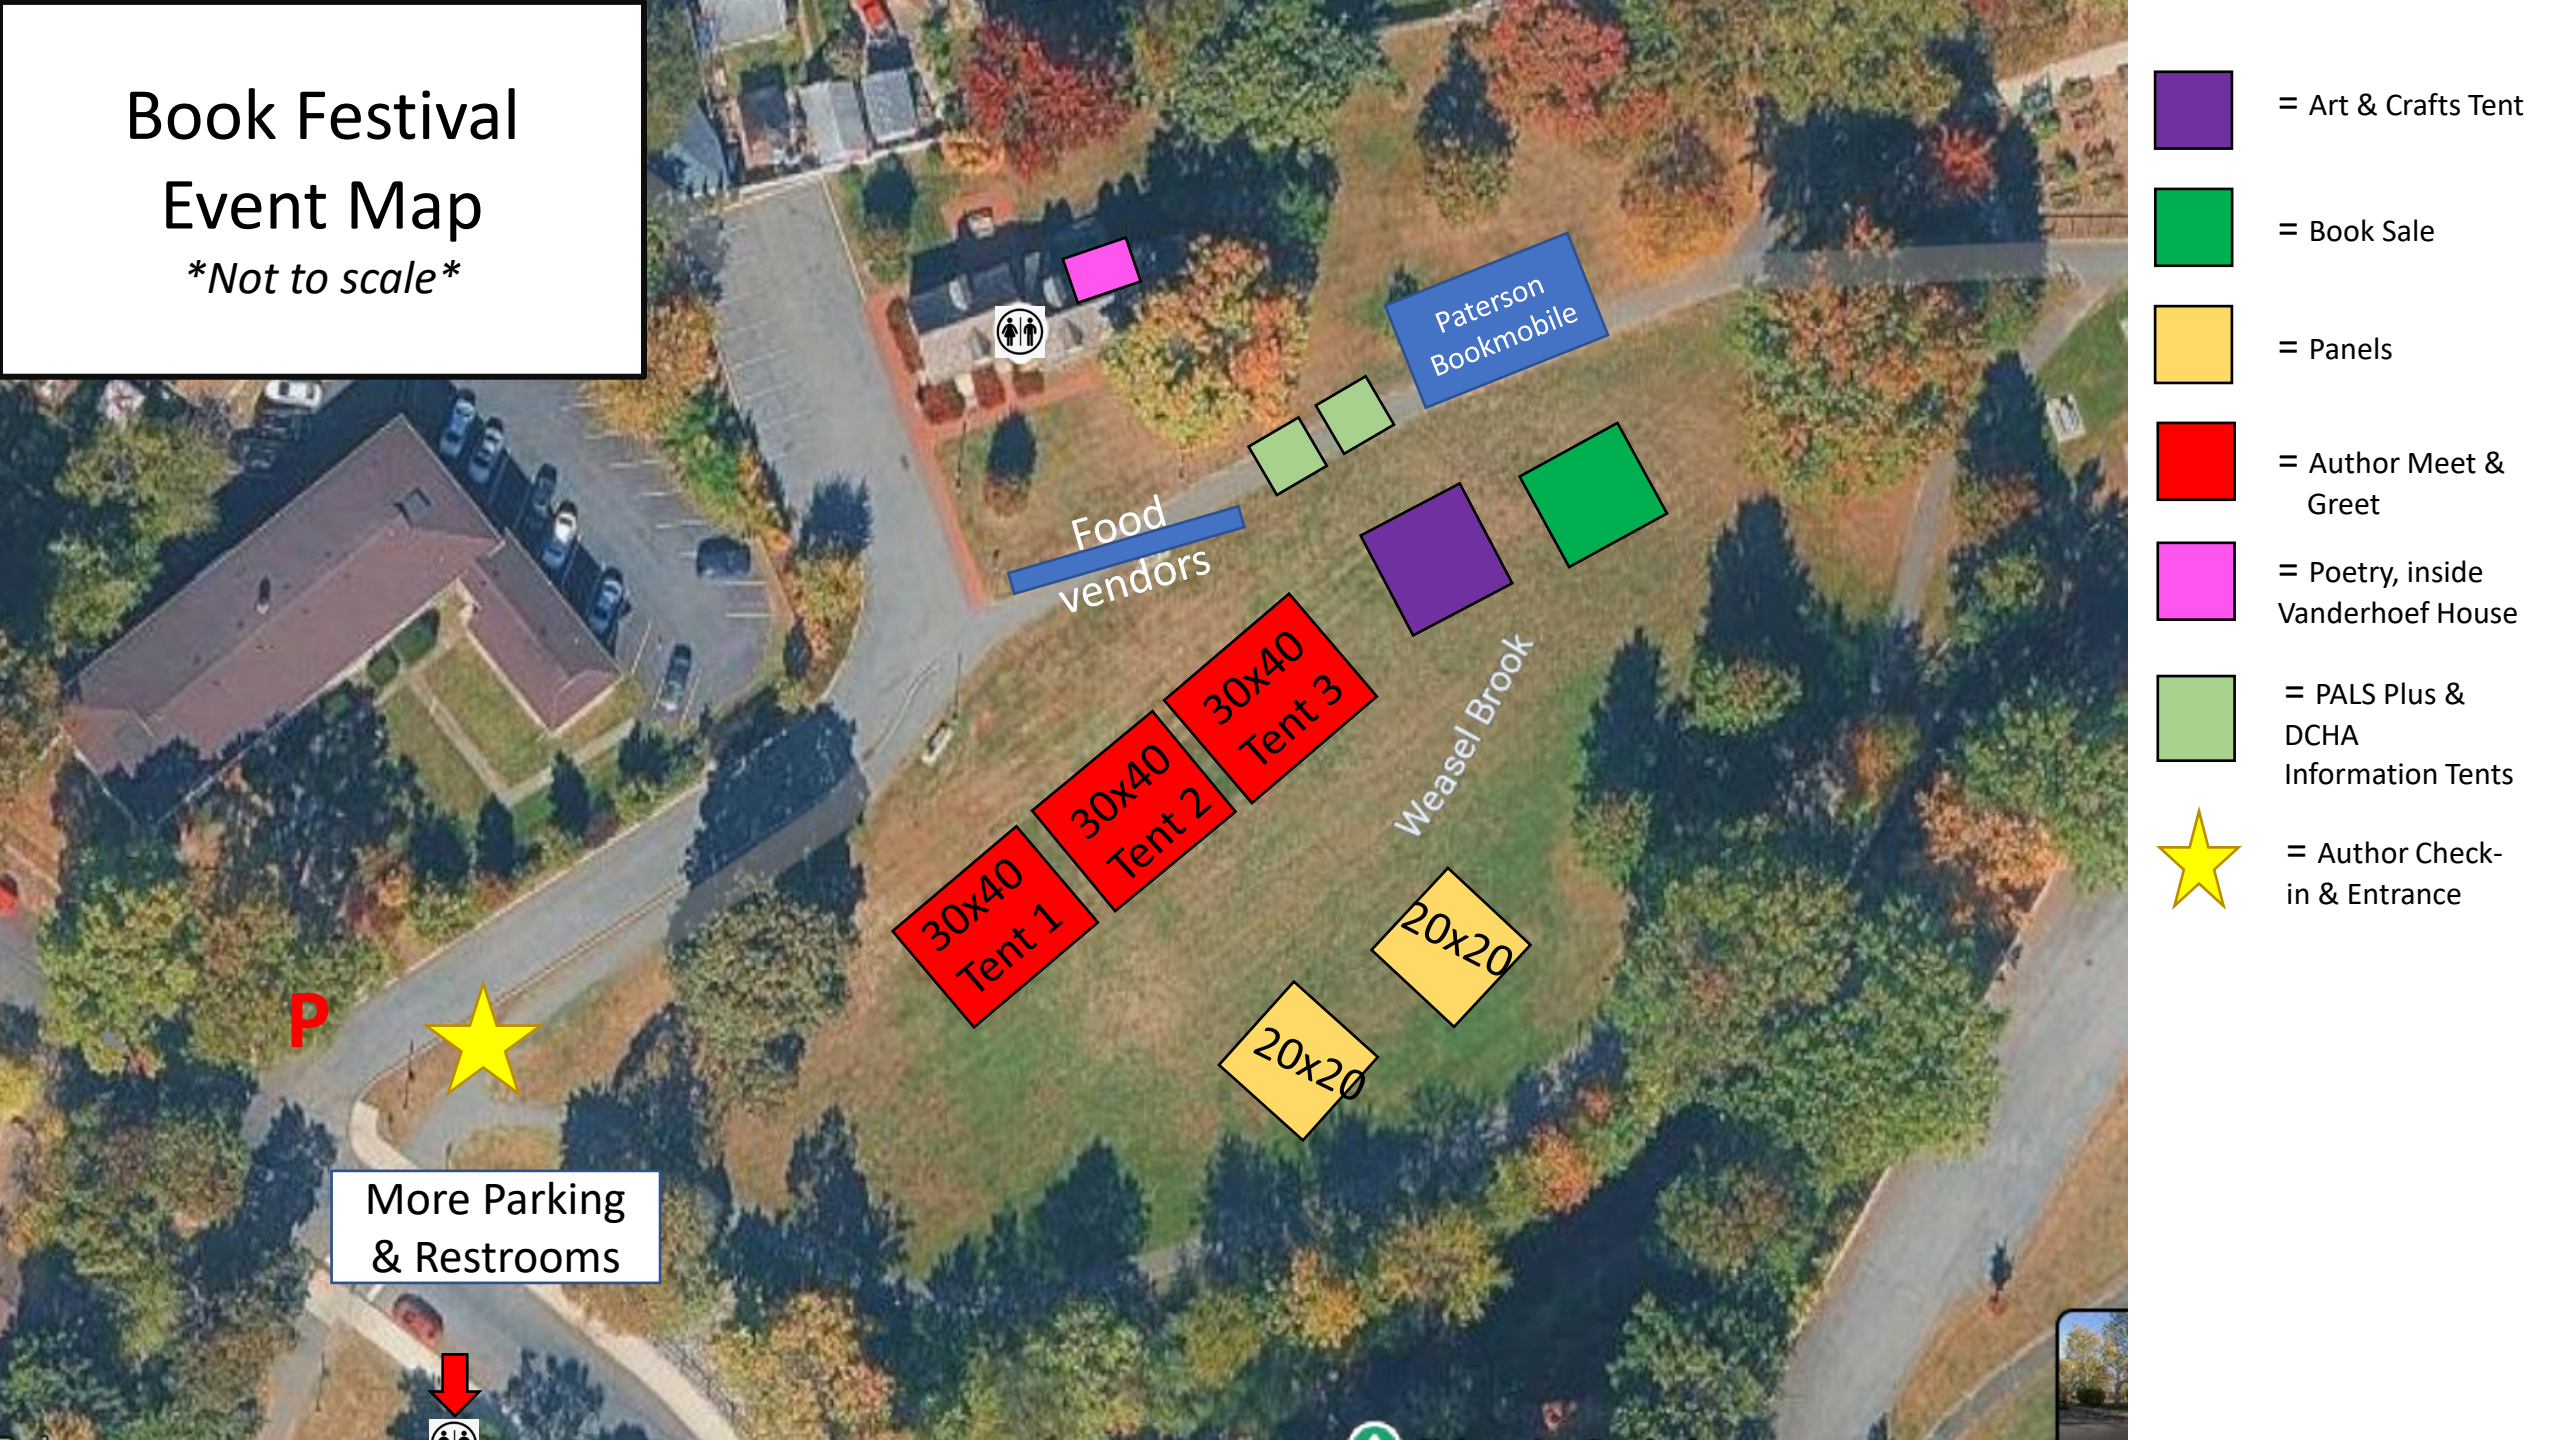

Book Festival Event Map

Not to scale

-  = Art & Crafts Tent
-  = Book Sale
-  = Panels
-  = Author Meet & Greet
-  = Poetry, inside Vanderhoef House
-  = PALS Plus & DCHA Information Tents
-  = Author Check-in & Entrance

More Parking
& Restrooms

P

30x40
Tent 1

30x40
Tent 2

30x40
Tent 3

20x20

20x20

Weasel Brook

Food
vendors

Paterson
Bookmobile

Weasel *Book* Park

 = City Green Community Garden

 = Parking

 = Parking

 = Author Check-in & Entrance

 = Public Entrance

 = Vanderhoef-Westervelt House

 = Book Festival Main Event