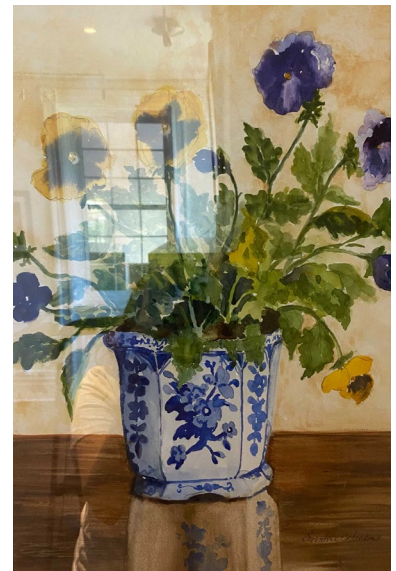

Pansies in Blue China, 2019

Christine Calandra
30 in x 24 in
Watercolor on Paper