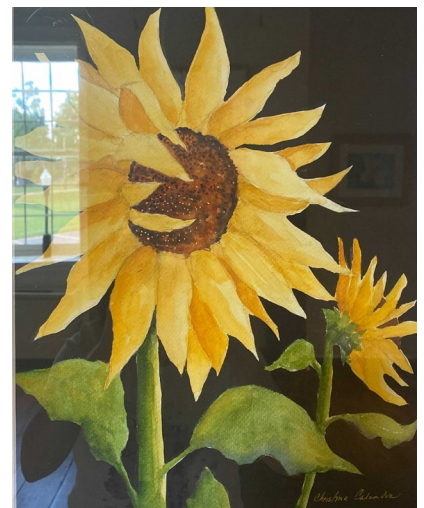

Sunflowers, 2020

Christine Calandra
22 in x 18 in
Watercolor on Paper