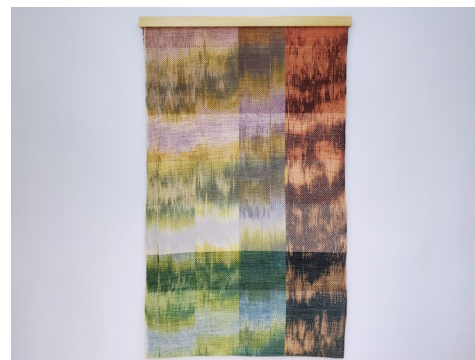

Courts Above III, 2021

Jessie Bloom
52.25 in x 33.5 in
Linen, Cotton, Tencel, Poplar Bar.
Hand-Dyed, Hand-Woven.