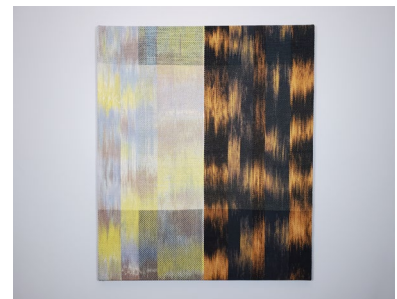

Meridian I, 2021

Jessie Bloom
40 in x 35 in
Linen, Cotton, Tencel. Hand-Dyed, Hand-Woven.