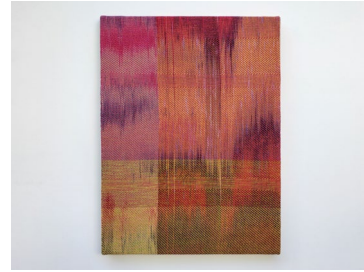

Painted Skies, 2021

Jessie Bloom
29 in x 22 in
Linen, Cotton. Hand-Dyed, Hand-Woven.