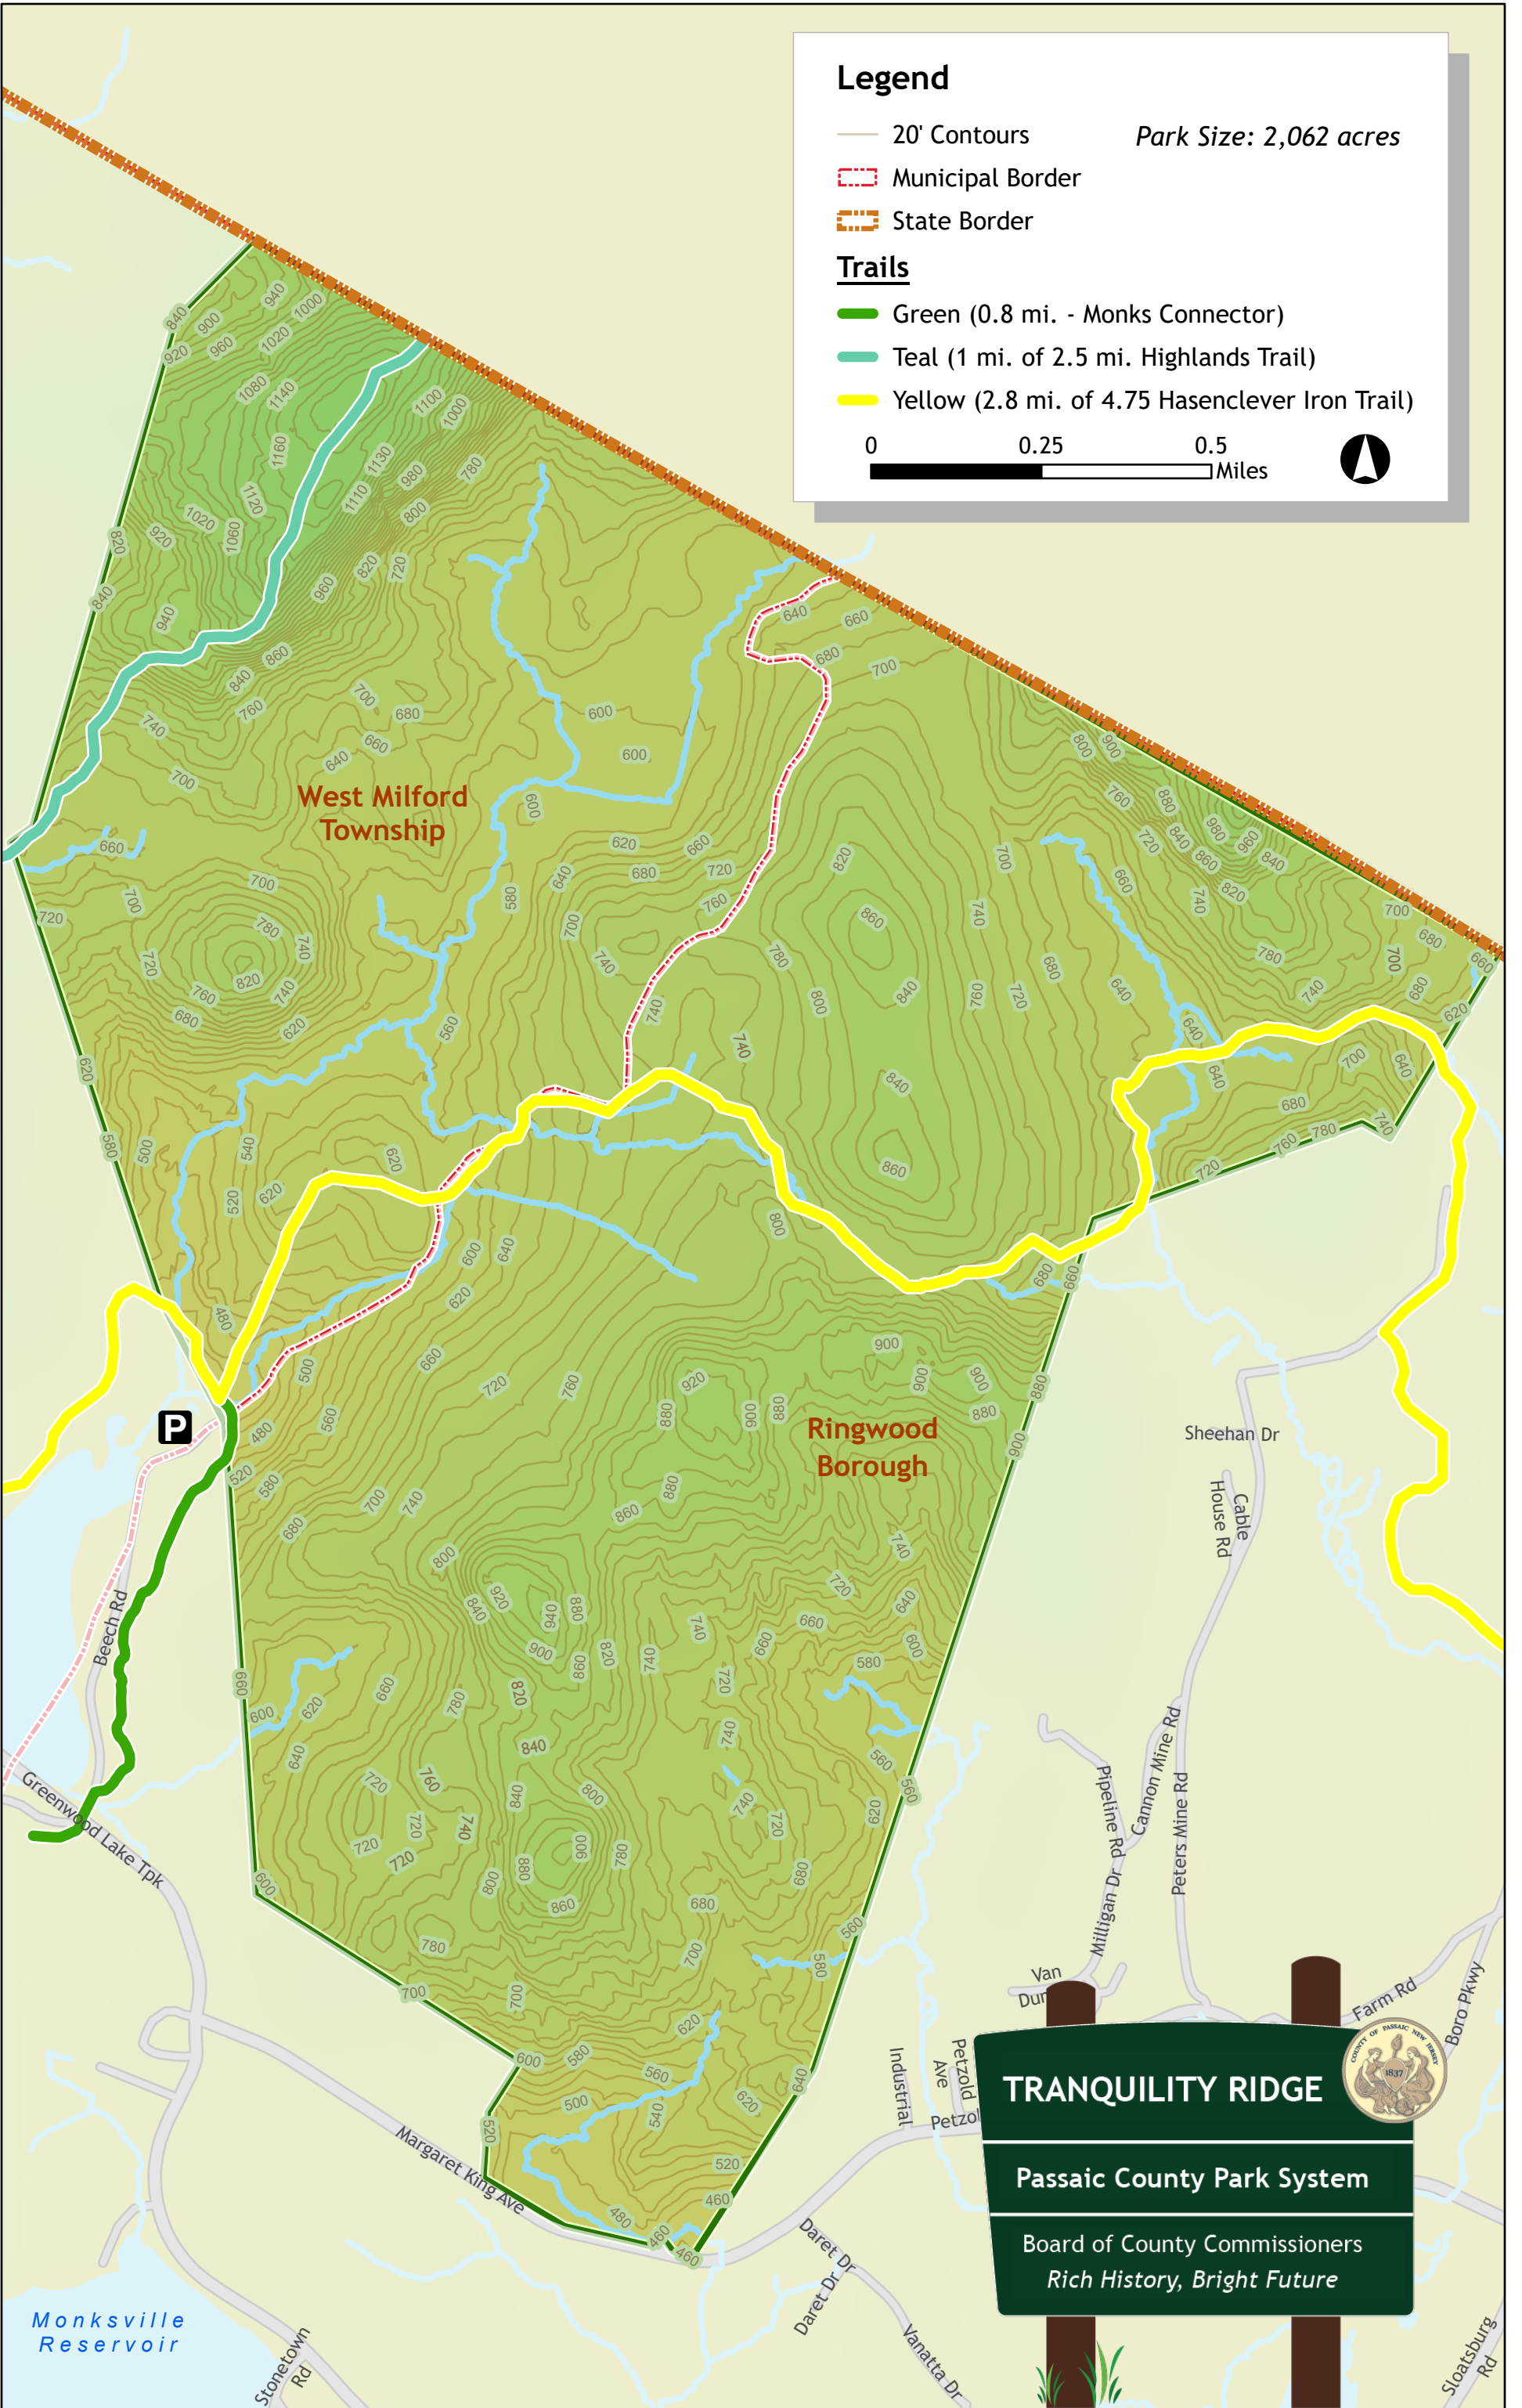

### Legend

— 20' Contours

Park Size: 2,062 acres

▬ Municipal Border

▬ State Border

### Trails

— Green (0.8 mi. - Monks Connector)

— Teal (1 mi. of 2.5 mi. Highlands Trail)

— Yellow (2.8 mi. of 4.75 Hasenclever Iron Trail)

0 0.25 0.5 Miles

**TRANQUILITY RIDGE**

**Passaic County Park System**